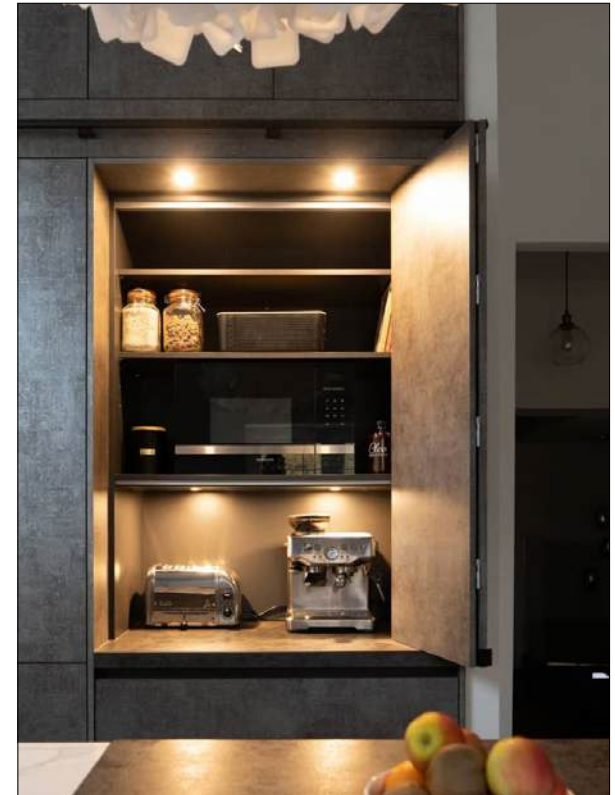

The Breakfast Pantry

A beautiful luxury kitchen deserves exceptional features.

Our Breakfast Pantry offers the perfect solution – a dedicated space for your coffee machine and breakfast essentials, neatly tucked away behind elegant bifolding doors that glide open effortlessly when needed.