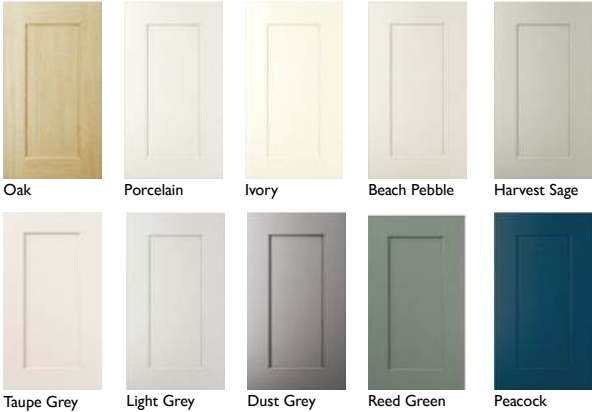

ALDBURY FRAMED | VERT DE TERRE WITH WHITE ISLAND

SHAKER
— TIMELESS SOPHISTICATION —

Charlbury

Charlbury features a solid timber frame, veneered centre panel, and a refined quarter pencil bead inside the panelling. Whether for a period home or a contemporary space, its design brings elegance and character. The hand-finished grain effect adds depth and texture, enhancing its timeless charm.

Primary Colours

Painted Any Colour

Your Charlbury kitchen can be painted to match any colour reference. This includes any RAL or NCS colour, plus colour-matching to Farrow & Ball and Little Greene.

Door Specification