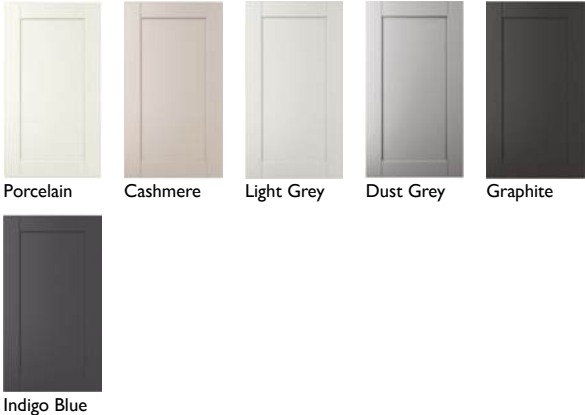

Primary Colours

Door Specification

19mm Thickness | 5 Piece Laminated Foil | Stile & Rail Width 68mm | Smooth