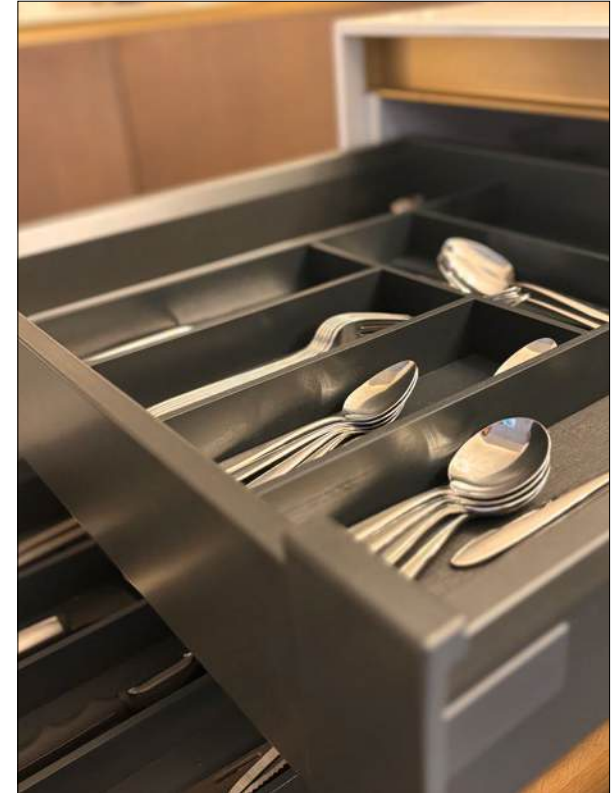

Drawer Accessories

Our hand finished range of anthracite lacquered timber drawer storage will make bold statements in your Kessler kitchen, exuding quality, luxury and refinement in every detail.